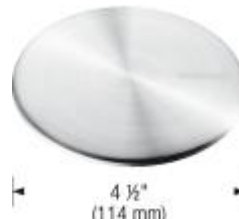

3 1/2" CapFlow strainer cover
Stainless steel (fits all BLANCO
strainers)
517666