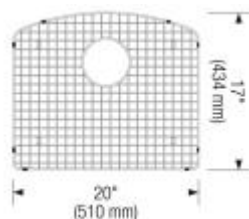

Stainless Steel Sink Grid
406467